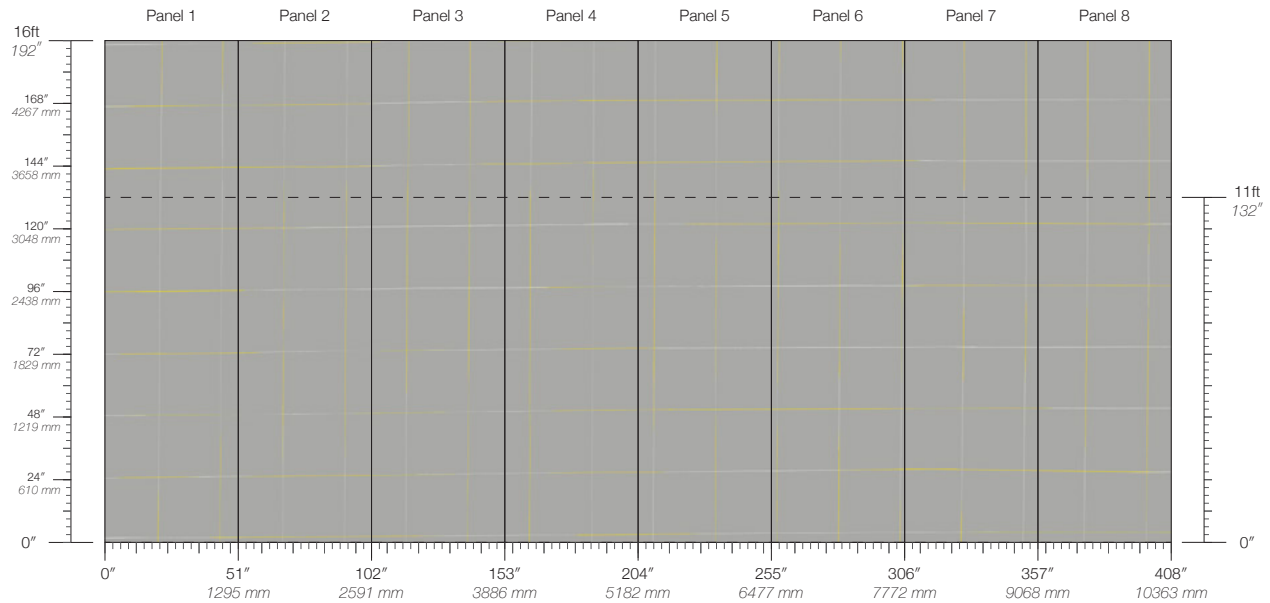

COLOR

Tvid

ITEM

2108

CONTENT

Type II Vinyl

PANEL WIDTH

51" / 1295 mm trimmed

PANEL HEIGHT

132" / 3353 mm standard
192" / 4877 mm extended

REPEAT

Non-repeating

STOCK

Made to order

LEAD TIME

4 weeks to print